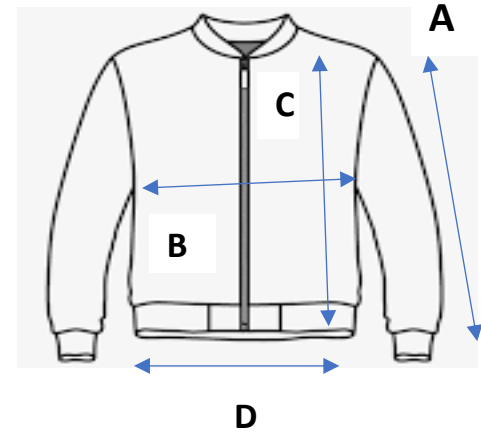

	SLEEVES (A)	CHEST (B)	LENGTH (C)	BOTTOM/END OF JACKET (D)
6-12 MONTH	9	13	12.5	10
12-18 MONTH	9.5	13.5	13	10.5
18-24 MONTH	10.3	14	14	10.7
2-3 YRS	13.2	13.5	14.7	10.8
3-4 YRS	15	14.5	15.2	11.5
5-6 YRS	16.3	15.5	16.8	12
7-8YRS	17	16	17	12.7

PLEASE NOTE

THESE ARE ONLY APPROX GUIDES.
MEASUREMENTS ARE IN INCHES